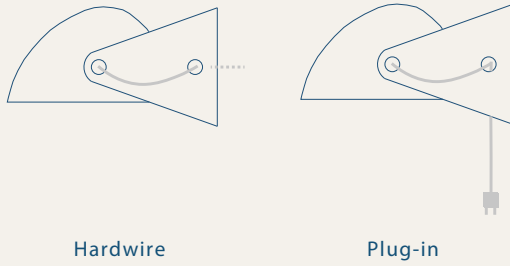

THEW WALL

Wall Lamp

Thew Wall is a sturdy brass lamp that reimagines an early 20th century aesthetic. The ochre glass shade houses a brass E26 socket. Options include hardwire or plug in. Both include a brass paddle turn switch on the socket. Thew is the perfect companion in your hall, dining banquette or on your bedside wall.

Before ordering, please specify:

WIRING OPTIONS:

- Hardwire
- Plug-in

WIRING SIDE:

- Left-side facing
- Right-side facing

CORD COLOR:

- Off White
- Brass
- Burgundy
- Dark Green
- Black/Beige Swirl

Off White