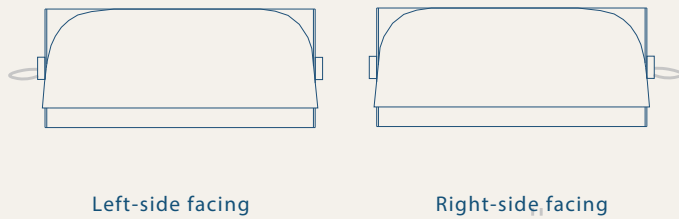

Handmade in the US.

DIMENSIONS

9.5" w x 7.25"d x 4"h

MATERIAL

Brushed brass with glass shade
Cloth cord with brass paddle switch on lamp
Custom color cords available

BULB

4.5W T10 dimmable LED included - 40W equiv.

Before ordering, please specify:

WIRING OPTIONS:

- Hardwire
- Plug-in

WIRING SIDE:

- Left-side facing
- Right-side facing

CORD COLOR:

- Off White
- Brass
- Burgundy
- Dark Green
- Black/Beige Swirl

Off White